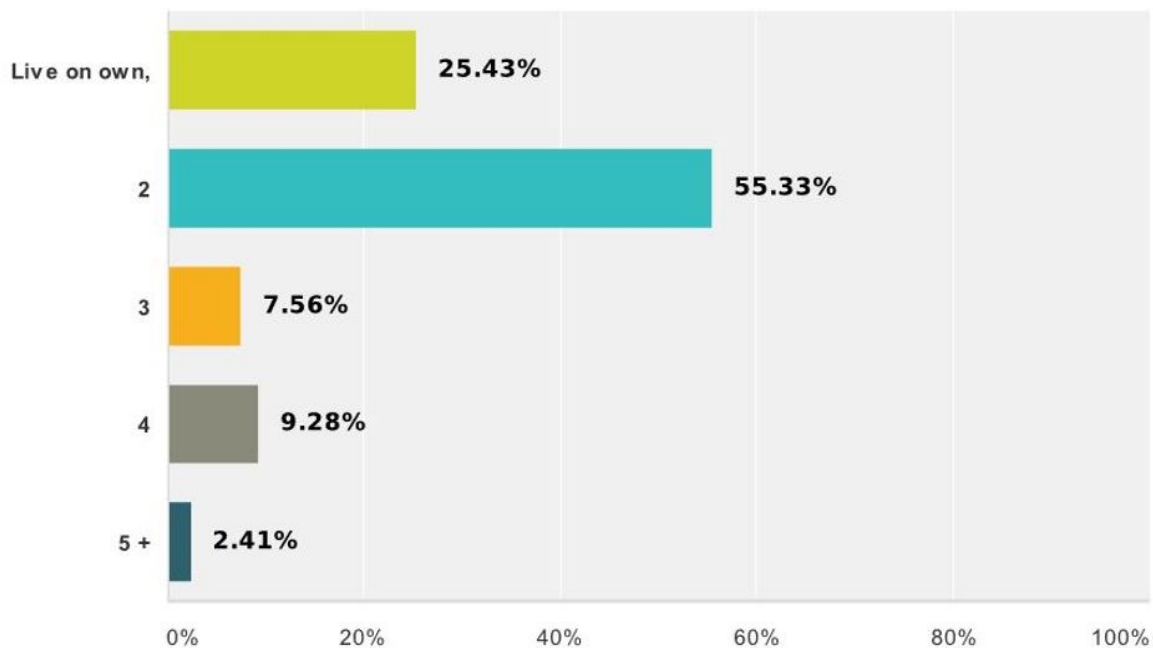

### Q33 How many people are there in your household:

Answered: 582 Skipped: 24

Answer Choices	Responses	
Live on own,	25.43%	148
2	55.33%	322
3	7.56%	44
4	9.28%	54
5 +	2.41%	14
<b>Total</b>		<b>582</b>