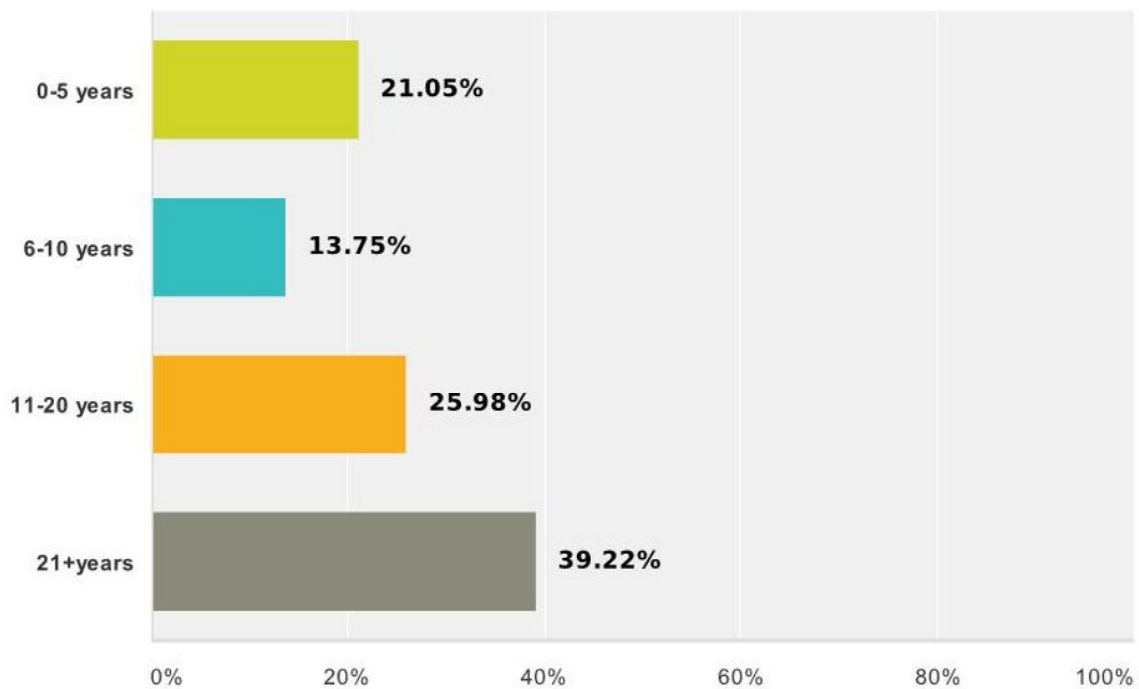

Q32 How long have you lived in Lavenham:

Answered: 589 Skipped: 17

Answer Choices	Responses	
0-5 years	21.05%	124
6-10 years	13.75%	81
11-20 years	25.98%	153
21+years	39.22%	231
Total		589