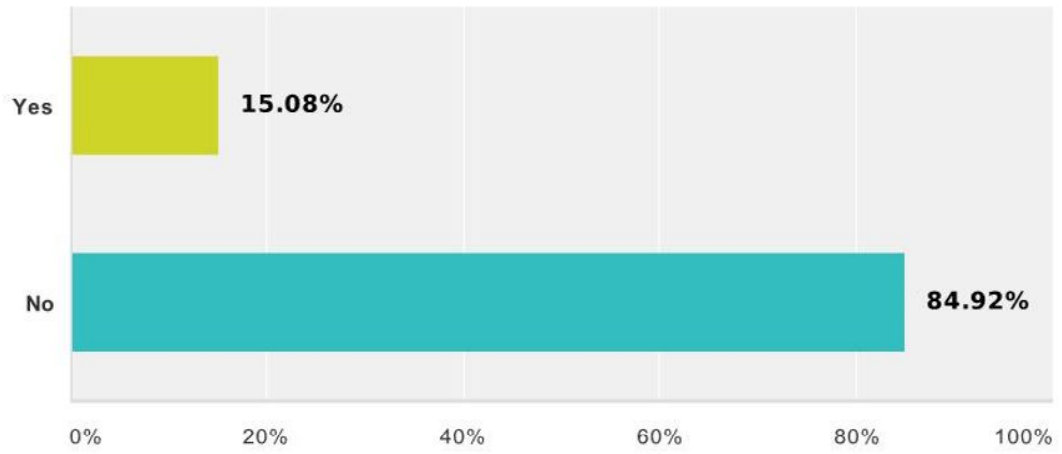

Q31 Were you born in Lavenham?

Answered: 590 Skipped: 16

Answer Choices	Responses	Count
Yes	15.08%	89
No	84.92%	501
Total		590