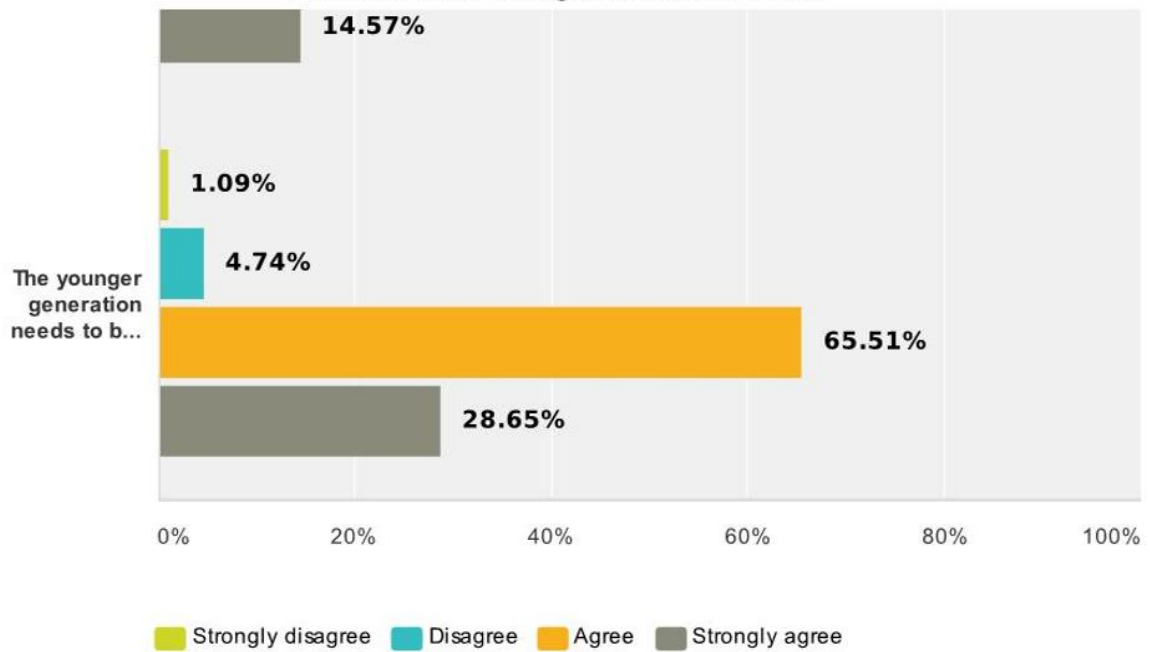

Q29 What do you think of the following statements:

Answered: 584 Skipped: 22

Lavenham's Neighbourhood Plan

	Strongly disagree	Disagree	Agree	Strongly agree	Total
The parish council should have the power to deal with planning applications	5.45% 30	17.45% 96	52% 286	25.09% 138	550
All age groups should be represented within the Parish Council	1.60% 9	7.65% 43	57.83% 325	32.92% 185	562
Local government should hold periodic referenda on issues	2.93% 16	17.22% 94	59.52% 325	20.33% 111	546
There are too many tiers of government	1.46% 8	14.03% 77	55.37% 304	29.14% 160	549
Parish meetings should be called regularly	0.91% 5	8.01% 44	76.50% 420	14.57% 80	549
The younger generation needs to be more proactive within the community and its organisations	1.09% 6	4.74% 26	65.51% 359	28.65% 157	548