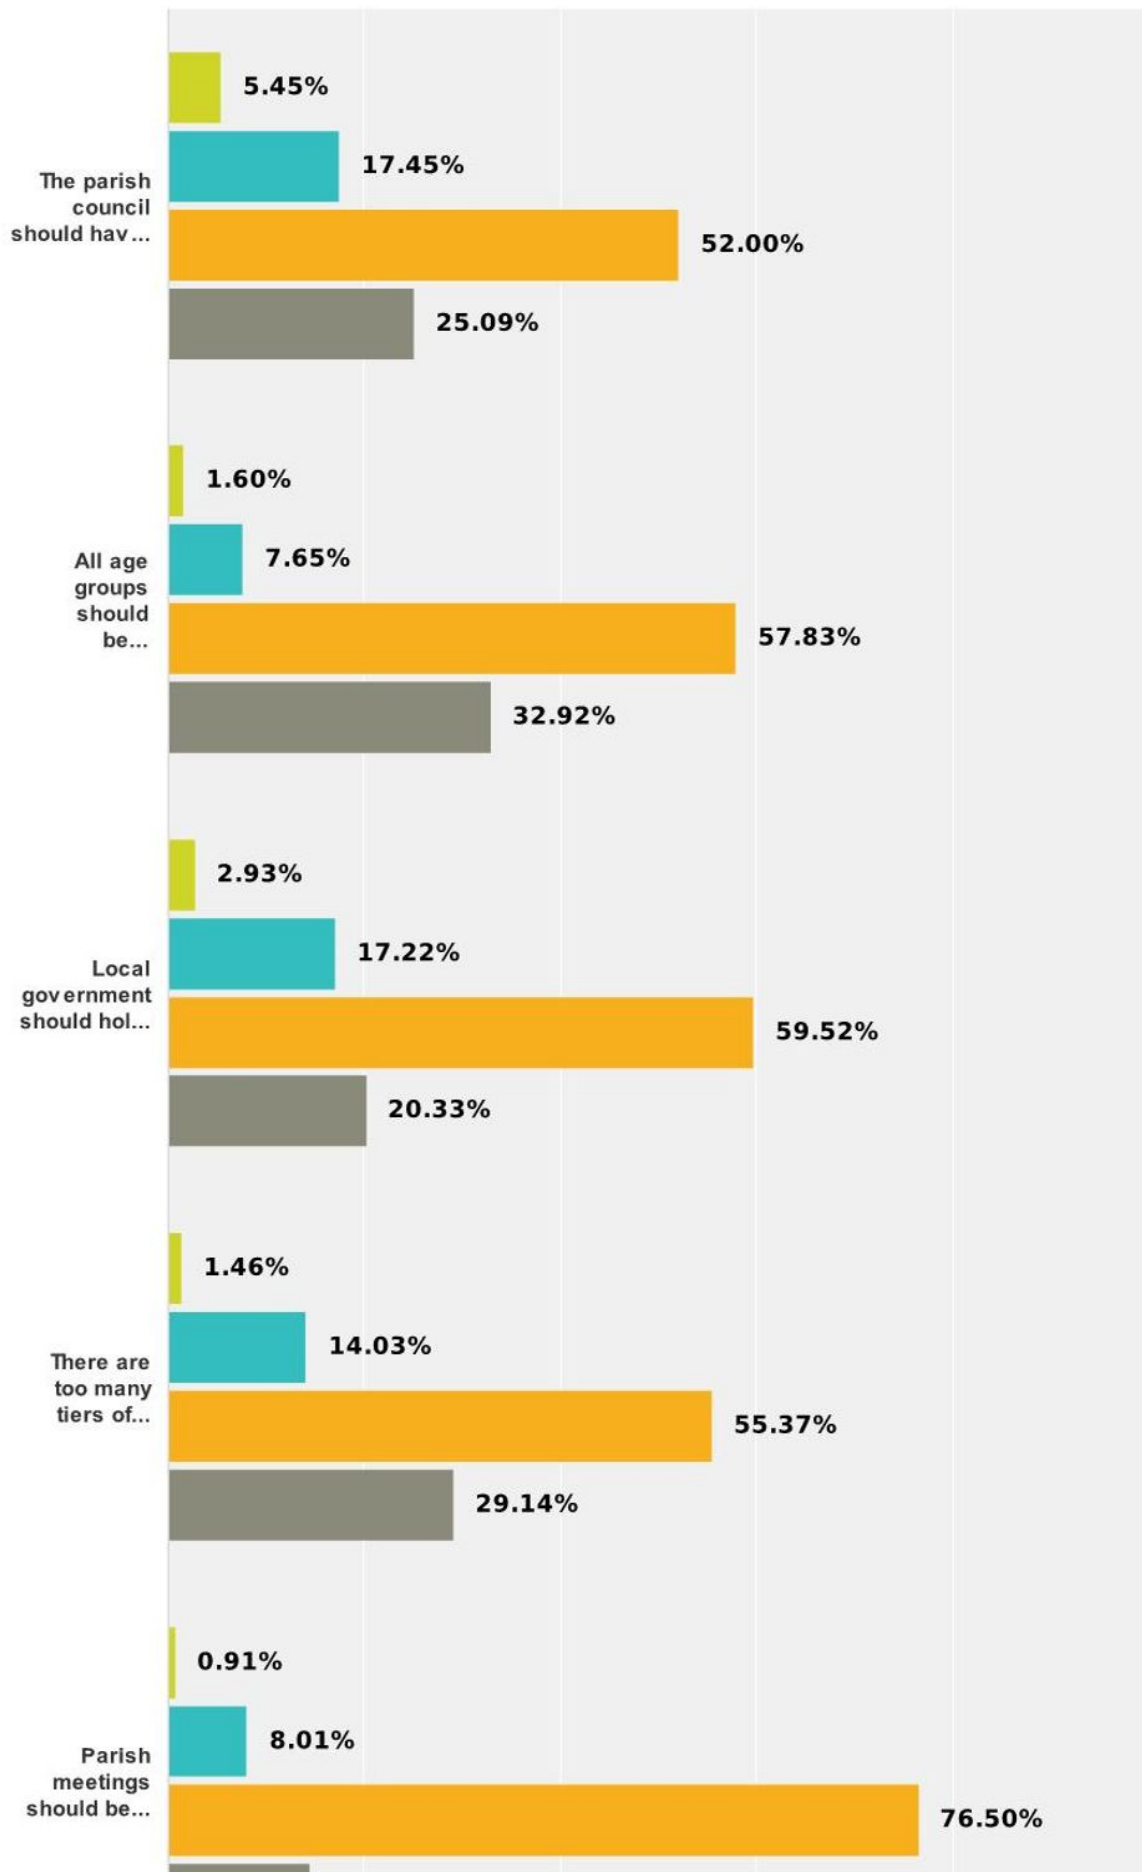

Q29 What do you think of the following statements:

Answered: 584 Skipped: 22

Lavenham's Neighbourhood Plan

	Strongly disagree	Disagree	Agree	Strongly agree	Total
The parish council should have the power to deal with planning applications	5.45% 30	17.45% 96	52% 286	25.09% 138	550
All age groups should be represented within the Parish Council	1.60% 9	7.65% 43	57.83% 325	32.92% 185	562
Local government should hold periodic referenda on issues	2.93% 16	17.22% 94	59.52% 325	20.33% 111	546
There are too many tiers of government	1.46% 8	14.03% 77	55.37% 304	29.14% 160	549
Parish meetings should be called regularly	0.91% 5	8.01% 44	76.50% 420	14.57% 80	549
The younger generation needs to be more proactive within the community and its organisations	1.09% 6	4.74% 26	65.51% 359	28.65% 157	548