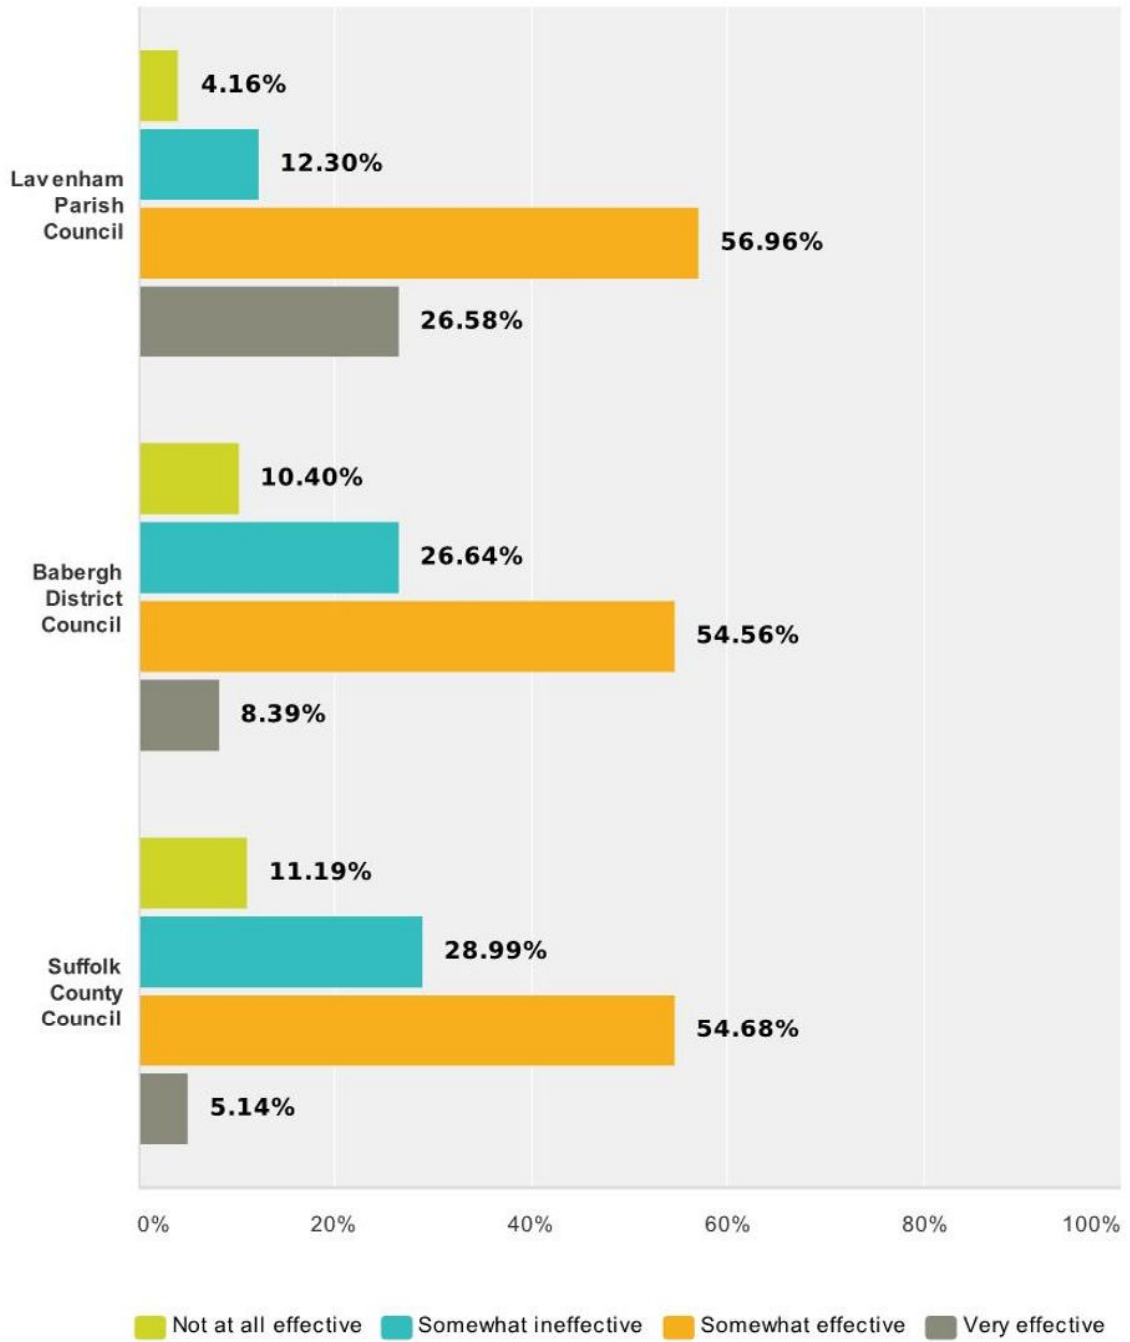

Q27 Please answer the following questions about their effectiveness and how we can move forward

Answered: 556 Skipped: 50

	Not at all effective	Somewhat ineffective	Somewhat effective	Very effective	Total
Lavenham Parish Council	4.16% 23	12.30% 68	56.96% 315	26.58% 147	553
Babergh District Council	10.40% 57	26.64% 146	54.56% 299	8.39% 46	548
Suffolk County Council	11.19% 61	28.99% 158	54.68% 298	5.14% 28	545