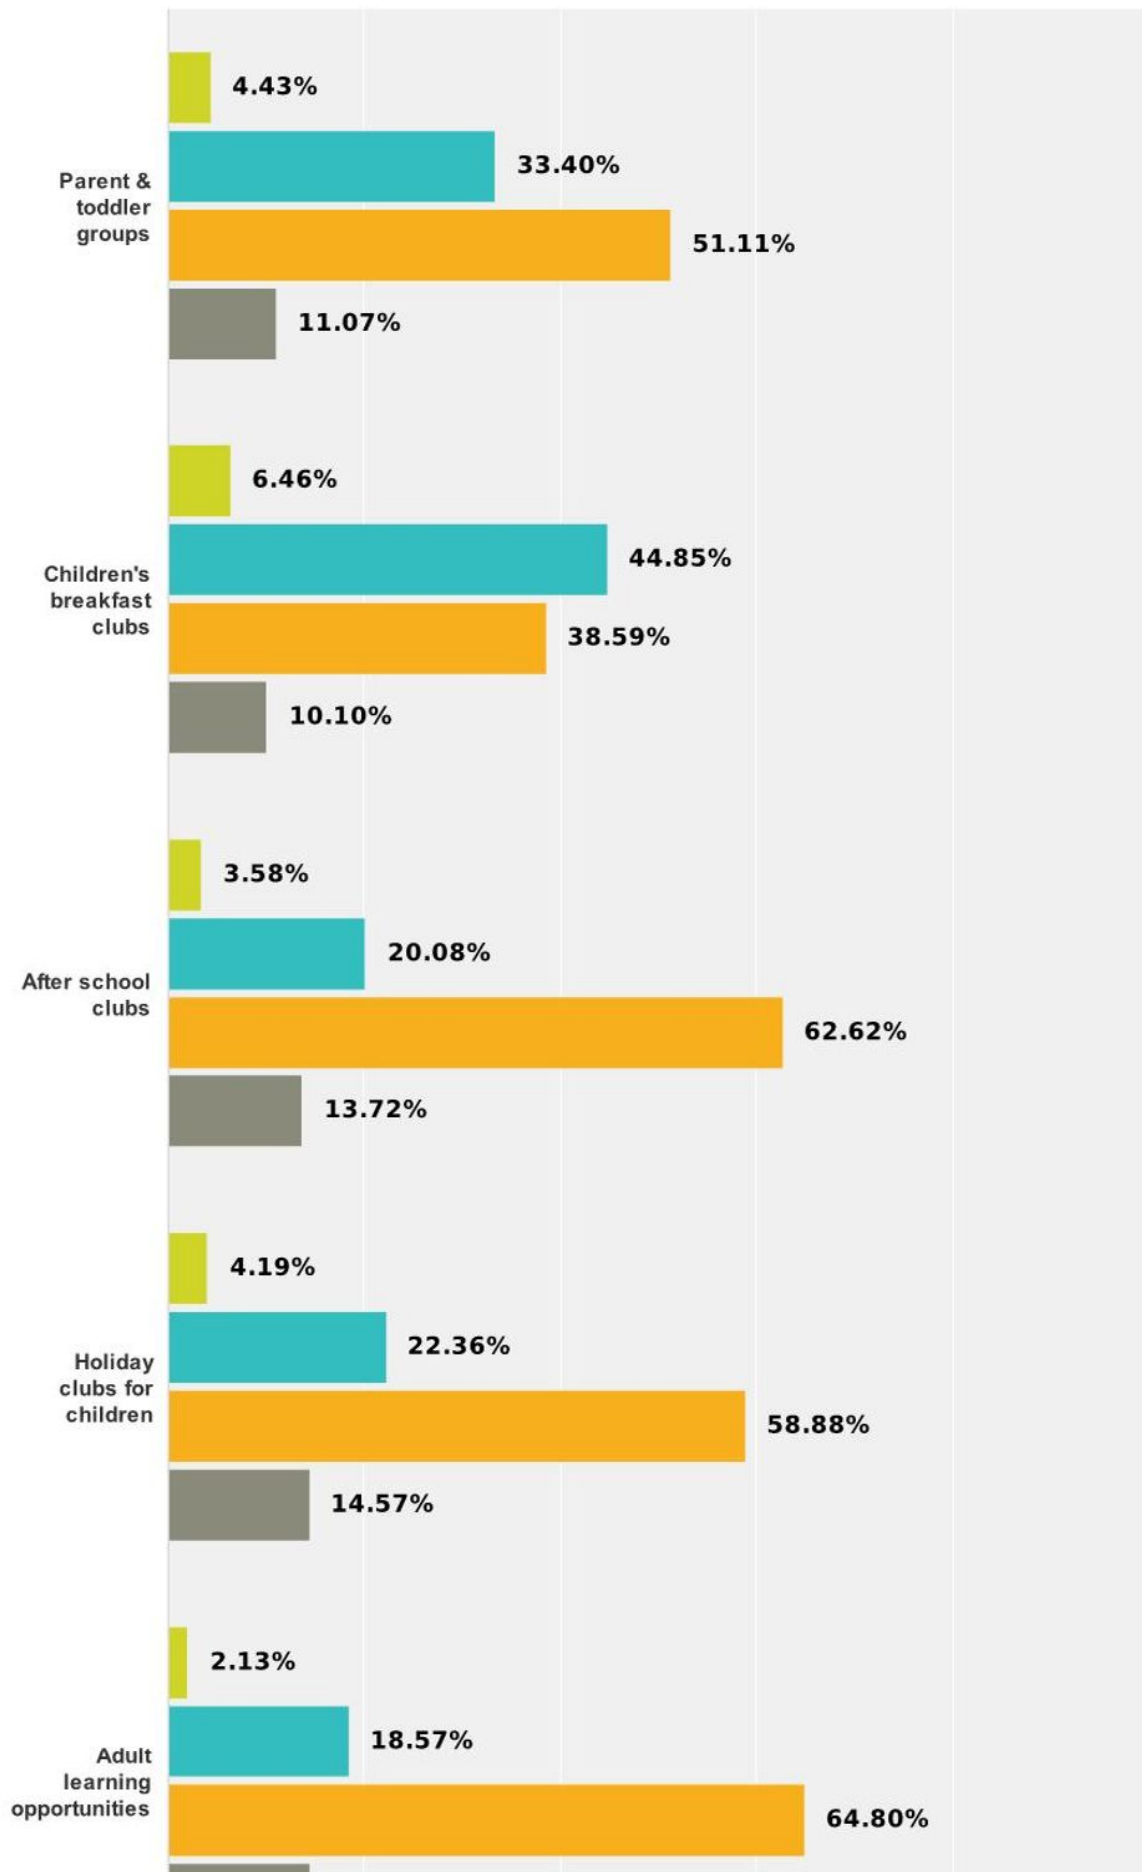

### Q20 Our village requires more: (Please tick)

Answered: 537 Skipped: 69

## Lavenham's Neighbourhood Plan

	Strongly Disagree	Disagree	Agree	Strongly agree	Total
Parent & toddler groups	4.43% 22	33.40% 166	51.11% 254	11.07% 55	497
Children's breakfast clubs	6.46% 32	44.85% 222	38.59% 191	10.10% 50	495
After school clubs	3.58% 18	20.08% 101	62.62% 315	13.72% 69	503
Holiday clubs for children	4.19% 21	22.36% 112	58.88% 295	14.57% 73	501
Adult learning opportunities	2.13% 11	18.57% 96	64.80% 335	14.51% 75	517
Vocational courses to supplement income	2.34% 12	26.76% 137	56.84% 291	14.06% 72	512
Courses and programmes for retirees	3.08% 16	17.53% 91	63.20% 328	16.18% 84	519