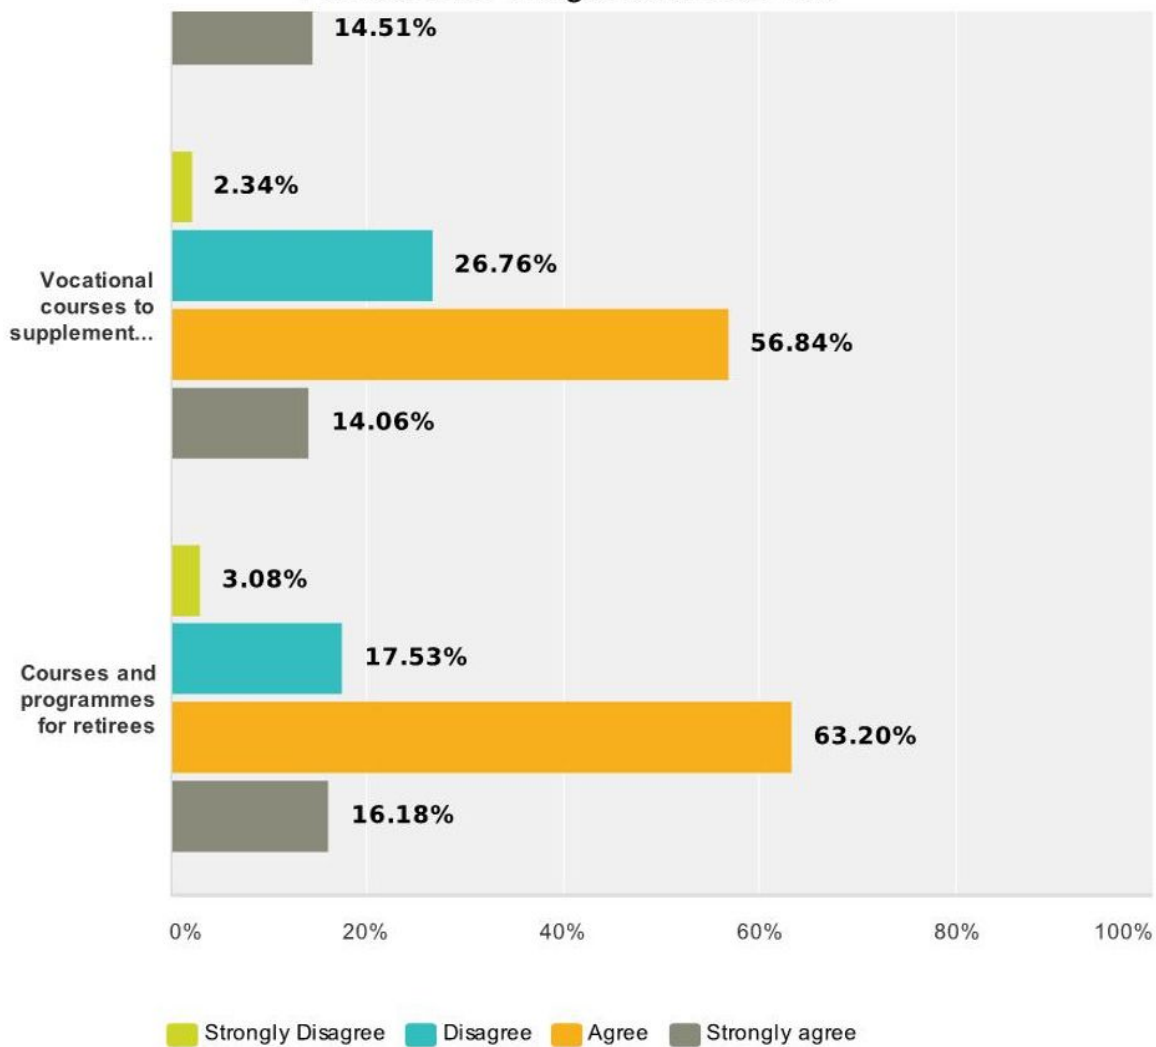

### Q20 Our village requires more: (Please tick)

Answered: 537 Skipped: 69

## Lavenham's Neighbourhood Plan

	Strongly Disagree	Disagree	Agree	Strongly agree	Total
Parent & toddler groups	4.43% 22	33.40% 166	51.11% 254	11.07% 55	497
Children's breakfast clubs	6.46% 32	44.85% 222	38.59% 191	10.10% 50	495
After school clubs	3.58% 18	20.08% 101	62.62% 315	13.72% 69	503
Holiday clubs for children	4.19% 21	22.36% 112	58.88% 295	14.57% 73	501
Adult learning opportunities	2.13% 11	18.57% 96	64.80% 335	14.51% 75	517
Vocational courses to supplement income	2.34% 12	26.76% 137	56.84% 291	14.06% 72	512
Courses and programmes for retirees	3.08% 16	17.53% 91	63.20% 328	16.18% 84	519