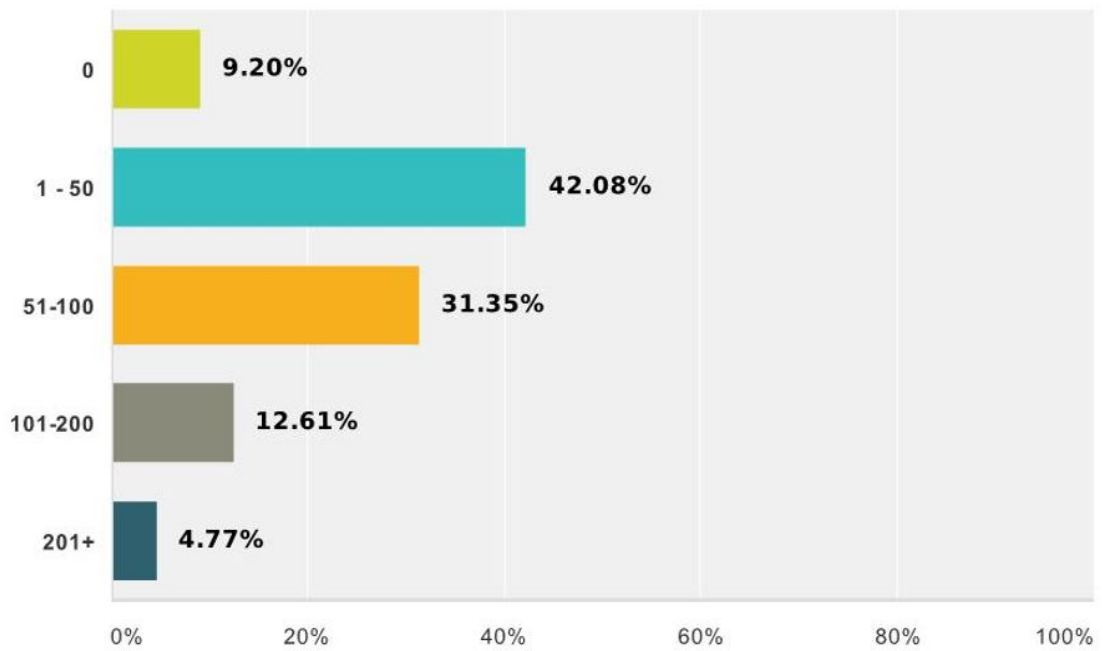

Q6 In your opinion how many new homes should be built in the village in the next 20 years? (Please tick)

Answered: 587 Skipped: 19

Answer Choices	Responses	
0	9.20%	54
1 - 50	42.08%	247
51-100	31.35%	184
101-200	12.61%	74
201+	4.77%	28
Total		587