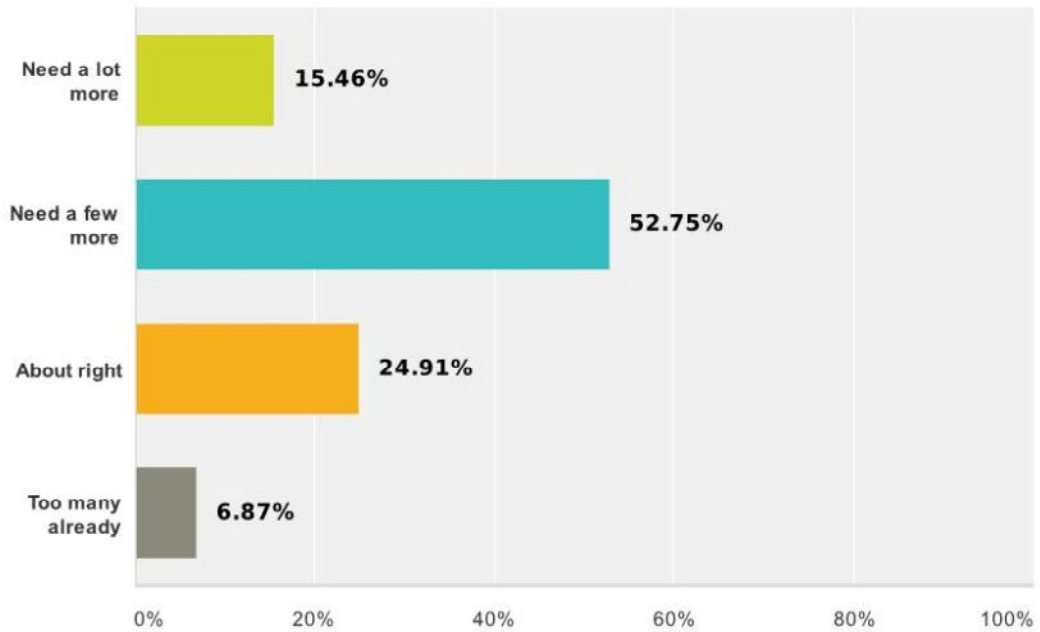

## Q1 What do you think about the amount of housing currently available in Lavenham:

Answered: 582 Skipped: 24

Answer Choices	Responses	
Need a lot more	15.46%	90
Need a few more	52.75%	307
About right	24.91%	145
Too many already	6.87%	40
<b>Total</b>		<b>582</b>